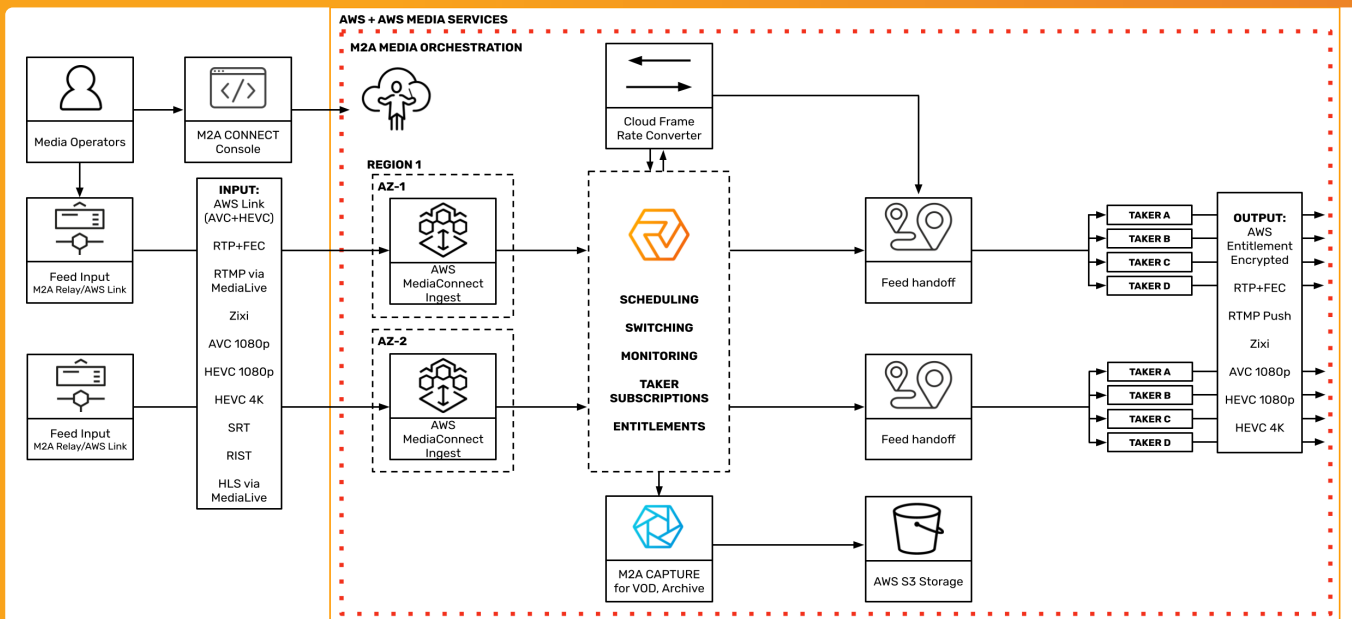

M2A CONNECT enables content owners, broadcasters and streamers to easily manage their live output to customers, syndication partners, regional headends, or any platform. It also allows any entitled takers to flexibly manage their subscription-defined video streams in real time or through scheduling.

Takers with tailored subscriptions can set up and receive access within minutes, with M2A CONNECT handling the automation of AWS resources for account management, routing, encryption and live stream output.

Level up with

ADD-ONS

M2A CONNECT customers can tailor services to their needs and budget with Add-ons including:

- > Cloud Frame Rate Conversion
- > Live Capture and Clipping Tool
- > 24/7 Operations
- > Additional takers/subscribers
- > Stream regionalisation

For more information and to download Add-on datasheets go to: m2amedia.tv/m2a-connect

M2A CONNECT for Distribution Workflows

Key Features

- > Cloud distribution hub
- > Manage subscribers and subscriptions
- > Access through the web-based M2A Console or RESTful API Control
- > Flexible routing & switching
- > Scheduled events view of video sources
- > Proxy monitoring view of feeds
- > Automation of AWS account management, multi-region routing and video output
- > SD to 4K workflows for all platforms
- > Automated and manual routing
- > Integration with M2A LIVE available
- > Localised audio and graphics